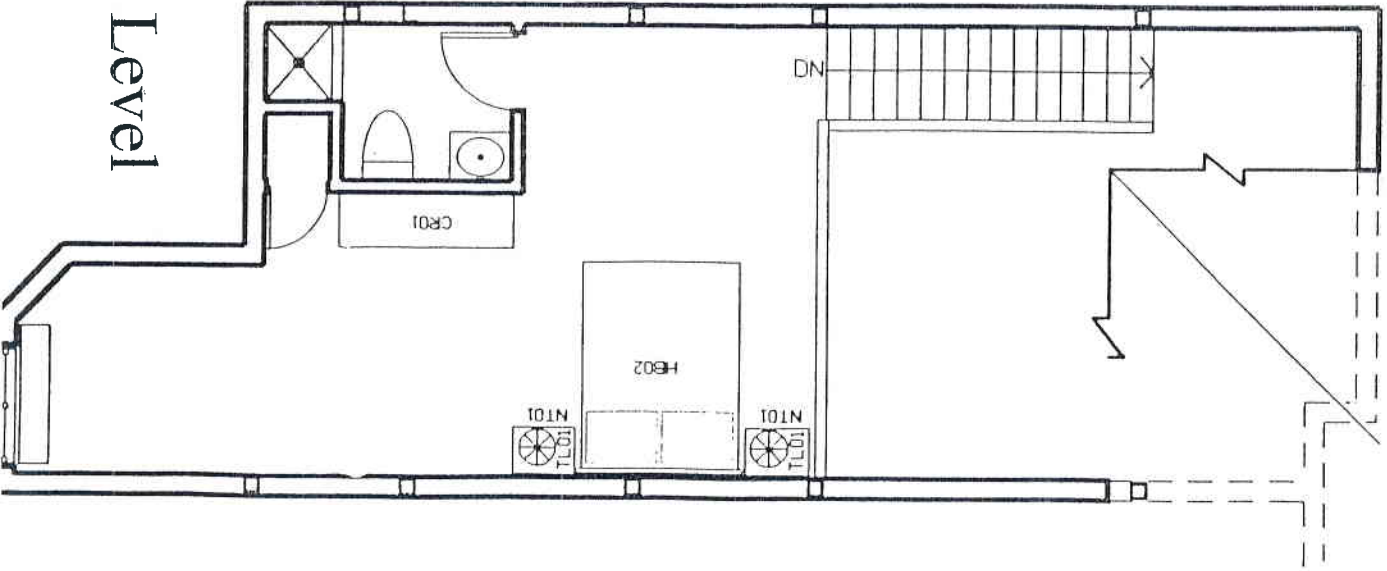

D suite w/Loft

Main Level

6/6 R.C.I. Rating
878 Sq. Ft.

Loft Level